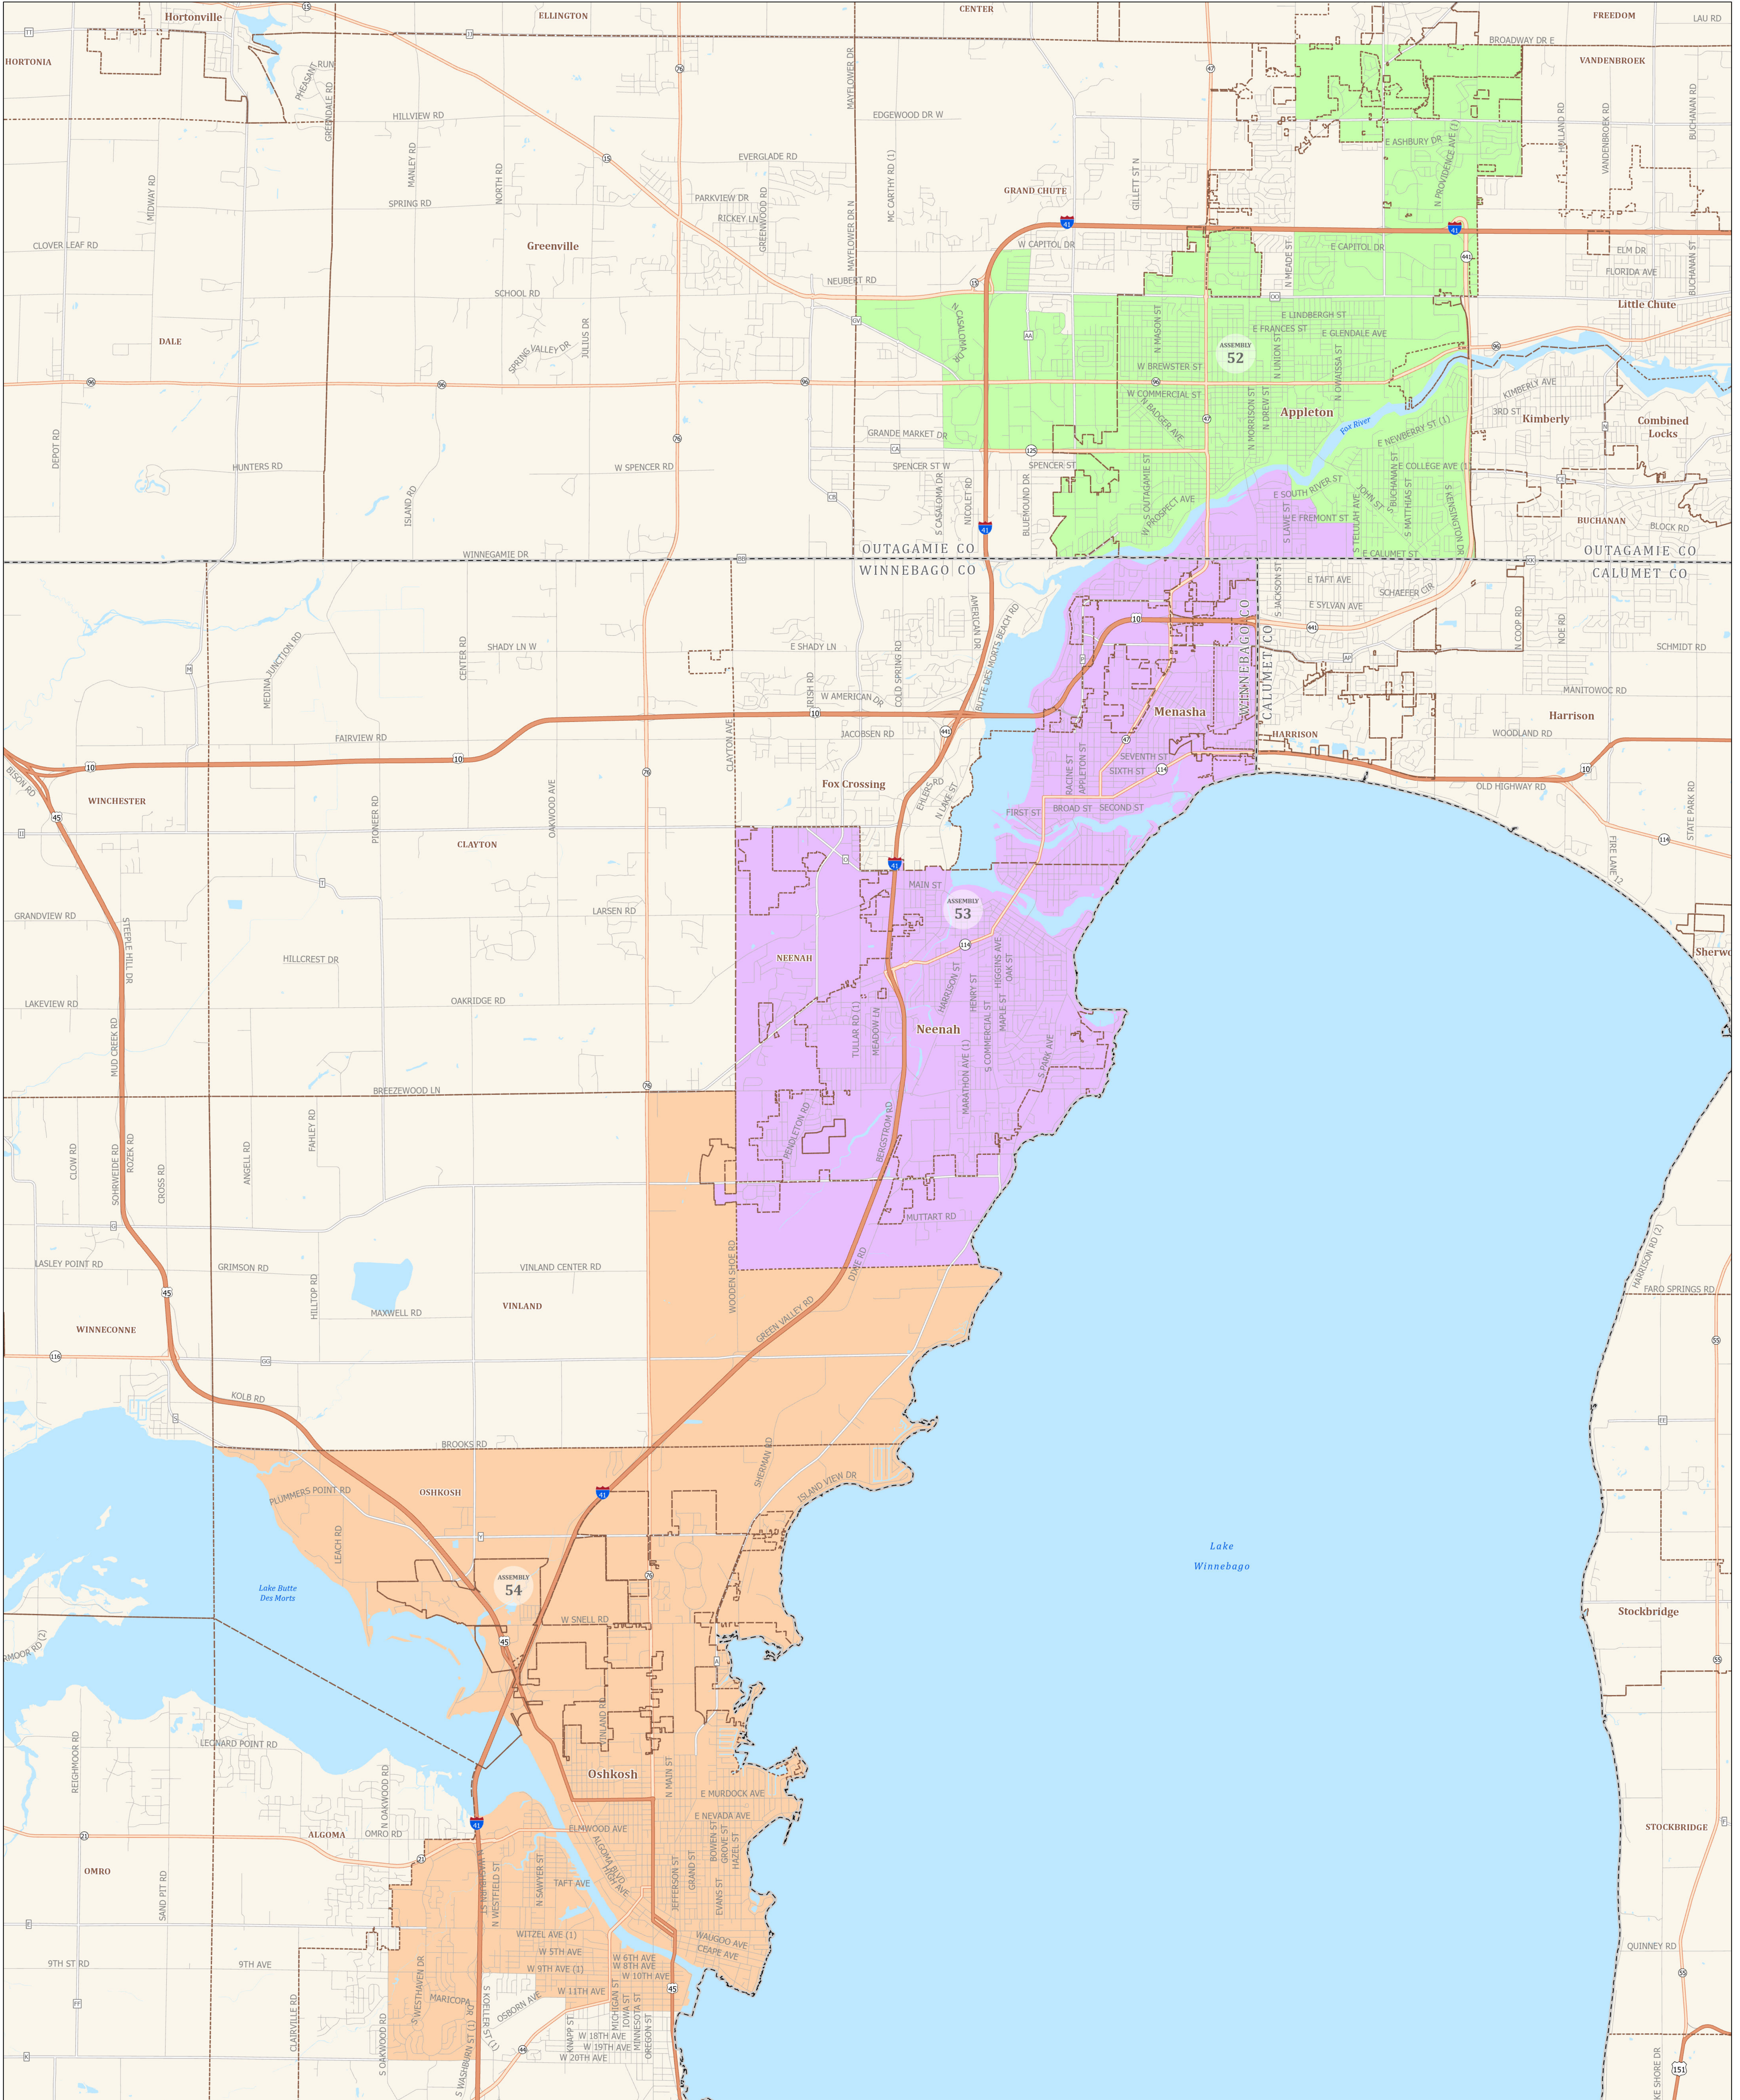

Senate District 18

STATE OF WISCONSIN

Projection:
NAD 1983 Wisconsin TM

Cartography:
LTSB GIS Team, 2024

- Federal Highway
- State Highway
- County Road
- Local Road
- Senate District 18
- County Boundary
- Cities, Towns, Villages
- Lakes, Rivers